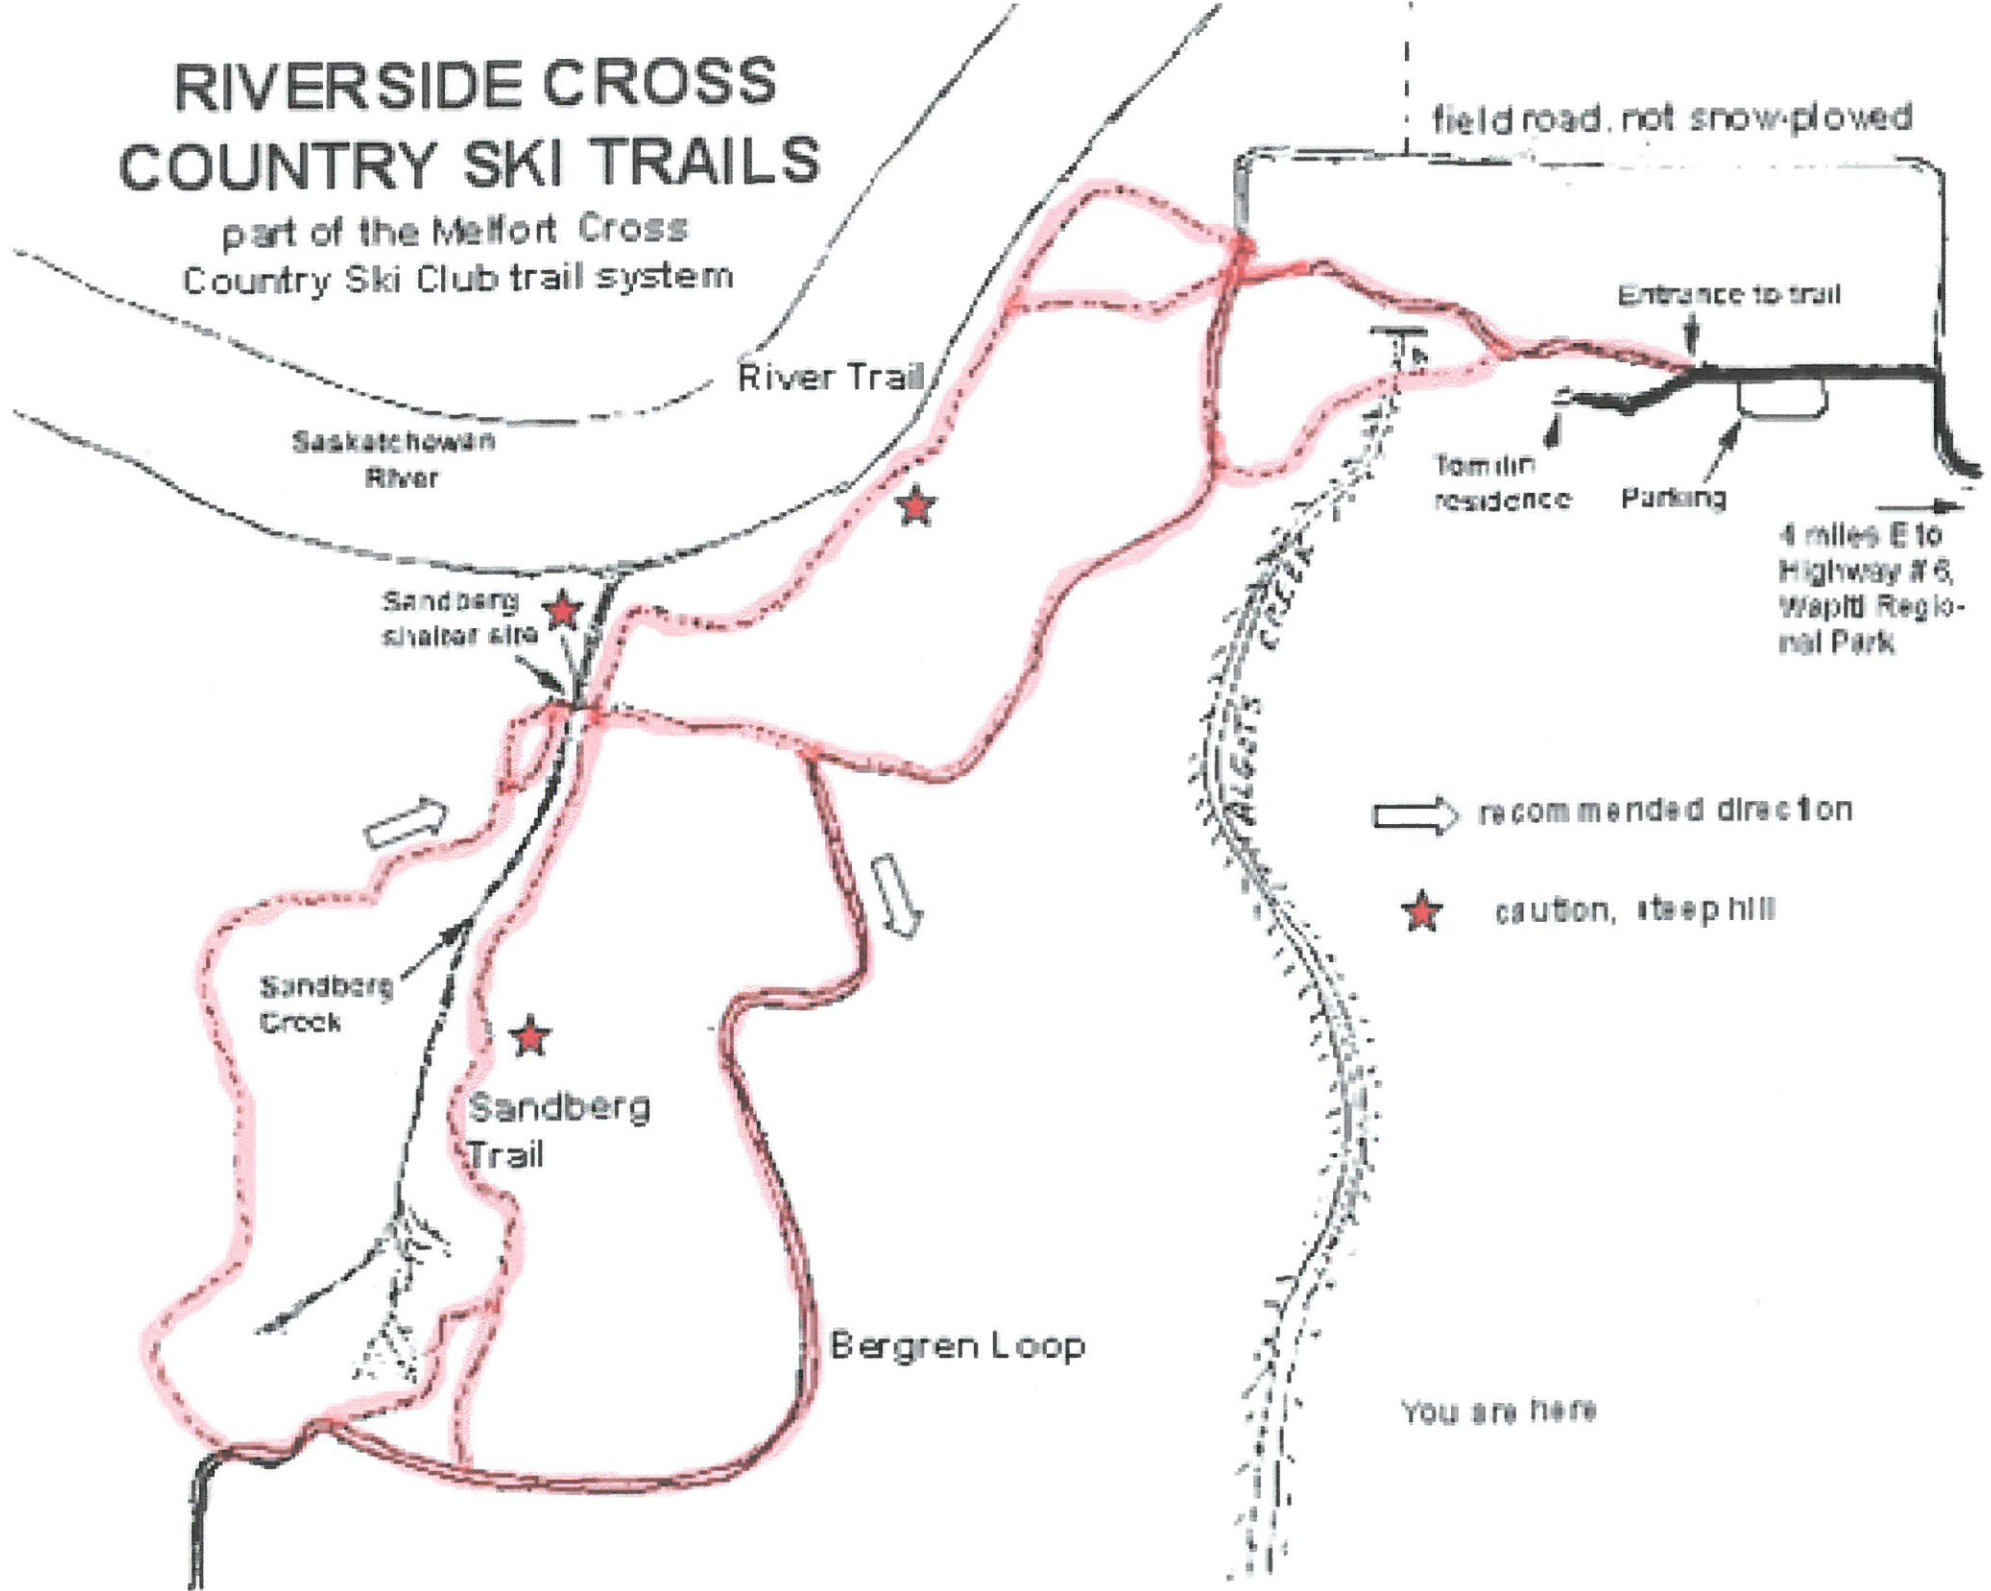

RIVERSIDE CROSS COUNTRY SKI TRAILS

part of the Melfort Cross Country Ski Club trail system

→ recommended direction

★ caution, steep hill

You are here